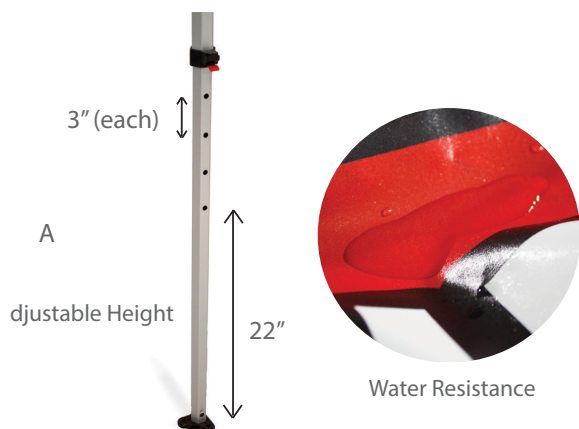

PORTABLE ECONOMY TENT

AAA FLAG & BANNER

10' x 10'

PRODUCT FEATURES

Our Casita Canopy Tents™ are an excellent way to provide shade during outdoor and indoor events. These canopies are standard 10' x 10' size and are available in custom dye-sub print which has a high quality finish with vivid color. Set up is quick, easy and user friendly. Telescopic legs snap into place offering a range of heights. This classic system includes a protective dust cover to use while in storage.

DISPLAY DIMENSIONS 118.75"W x 135"H x 118.75"D

MIN HEIGHT 99" H

MAX HEIGHT 132" H

LOWEST SETTING TO PEAK 120.25" H

FLOOR TO LOWEST SETTING 22" H

GRAPHIC SIZE 126" W x 87.031" H

FINISHING

Hemmed around panels w/white or black trim on seams. Velcro sewn to insides of each valance corner and reinforcement sewn inside of peak.

CONSTRUCTION

Aluminium frame w/40mm dia hex legs & plastic components

WEIGHTS / DIMENSIONS

Shipping Weight 53 lbs (stand only)
63 lbs (frame and graphic)

Shipping Dimensions 63"L x 11"W x 11"H (oversize)

WIND SPEED RATING

20 - 28 mph

Crank for peak adjustment